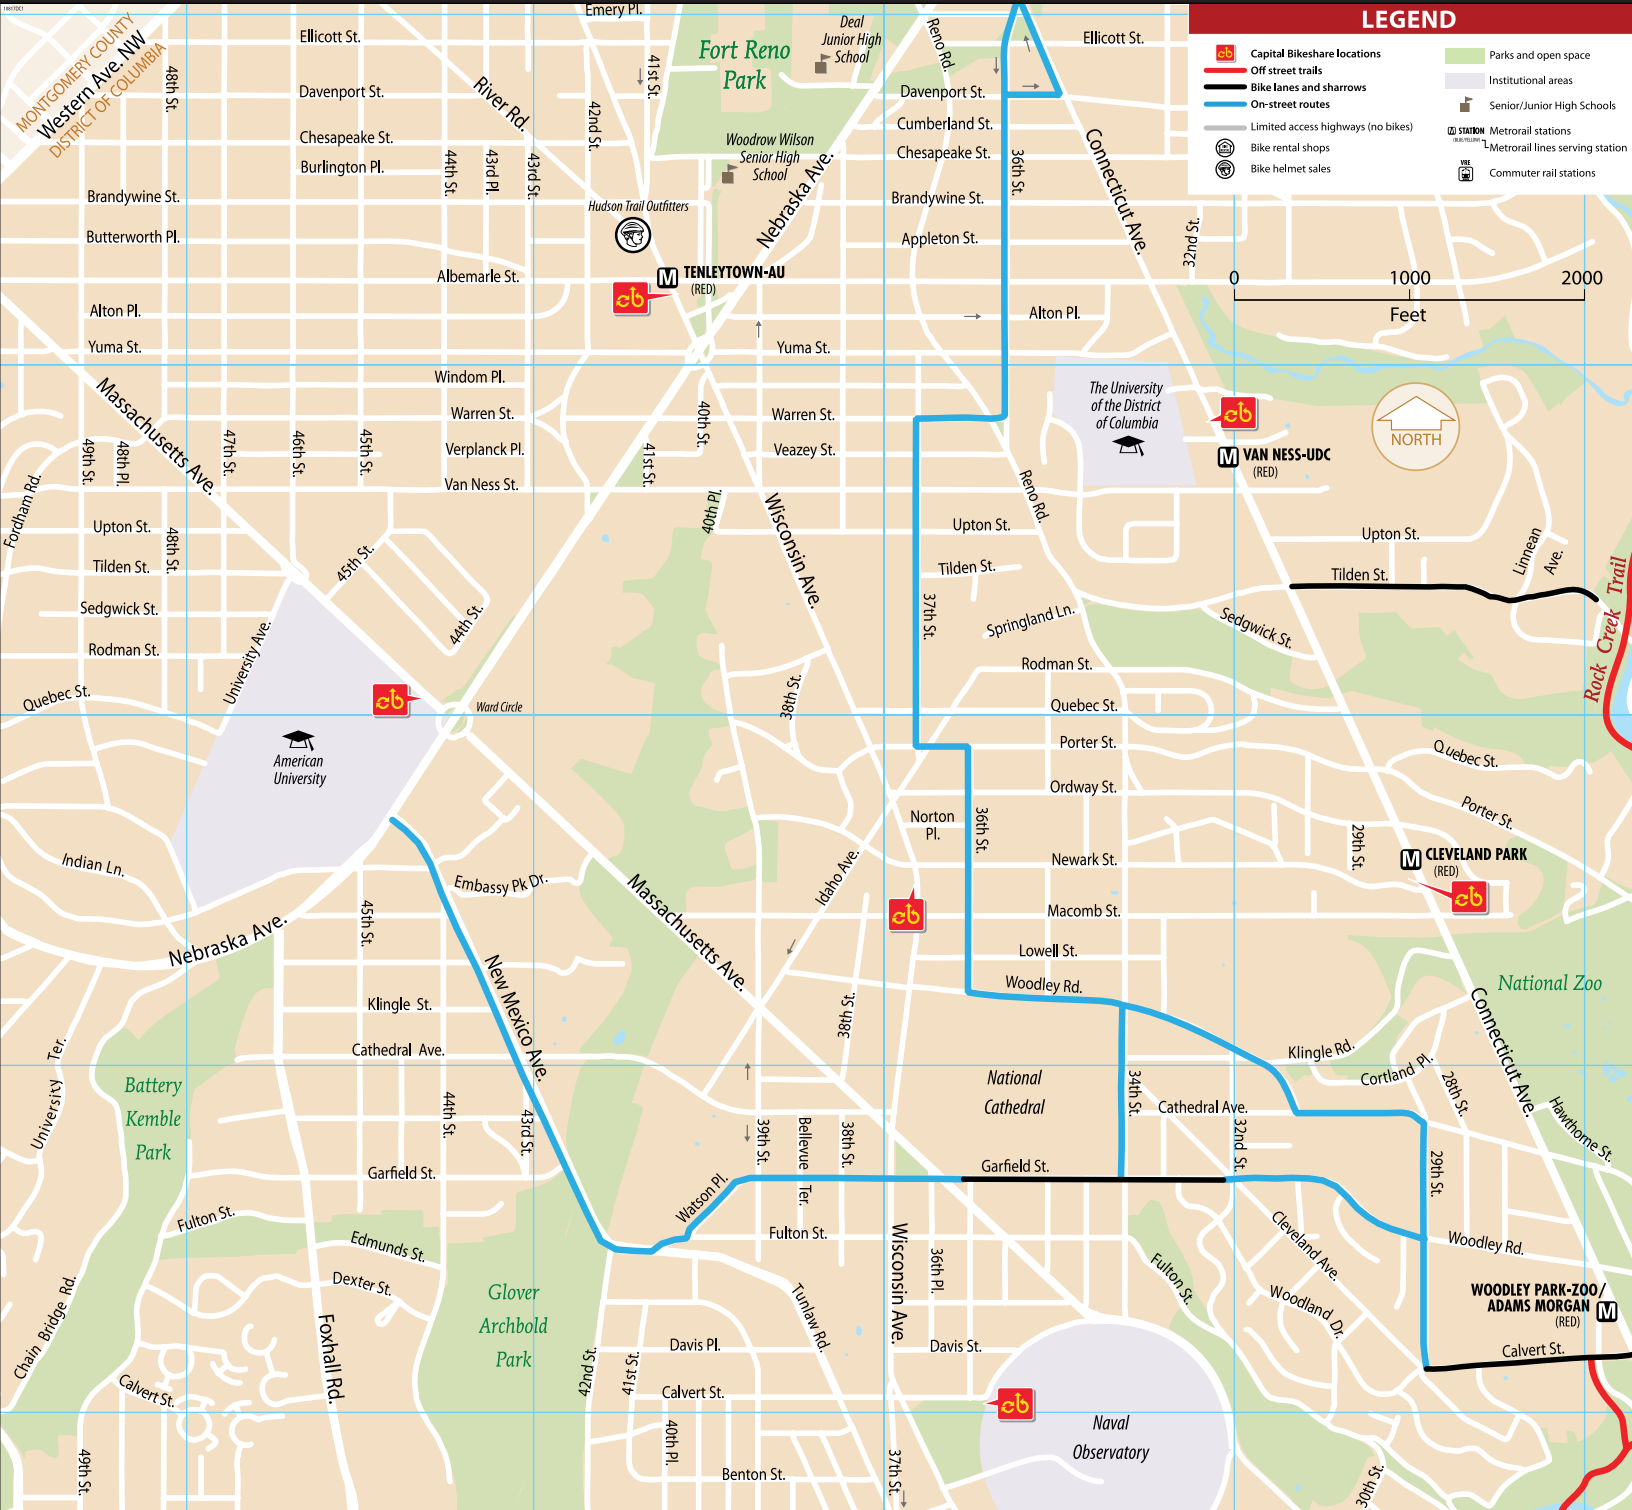

# Capital Bikeshare

## Local System Map Map 1

LEGEND	
	Capital Bikeshare locations
	Off street trails
	Bike lanes and sharrows
	On-street routes
	Limited access highways (no bikes)
	Bike rental shops
	Bike helmet sales
	Parks and open space
	Institutional areas
	Senior/Junior High Schools
	Metrorail stations
	Metrorail lines serving station
	Commuter rail stations